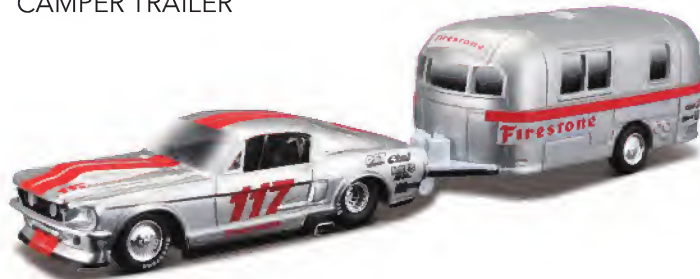

1959 CHEVROLET® IMPALA™
ALAMEDA TRAILER

NEW

1936 CHEVROLET® PICKUP
TRAVELER TRAILER

1:64 Design Tow & Go

1969 DODGE CHARGER R/T
CAR TRAILER

* 2006 DODGE MAGNUM R/T
CAMPER TRAILER

NEW

1929 FORD MODEL A
TRAVELER TRAILER

* 1932 FORD ROADSTER
TRAVELER TRAILER

NEW

1967 FORD MUSTANG GT
CAMPER TRAILER

1960 FORD STARLINER
ALAMEDA TRAILER

* 1965 PONTIAC® GTO®
CLASSIC CRAFT

NEW

PORSCHE CAYENNE
CAR TRAILER

* 1967 VW 1600 SQUAREBACK
CLASSIC CRAFT